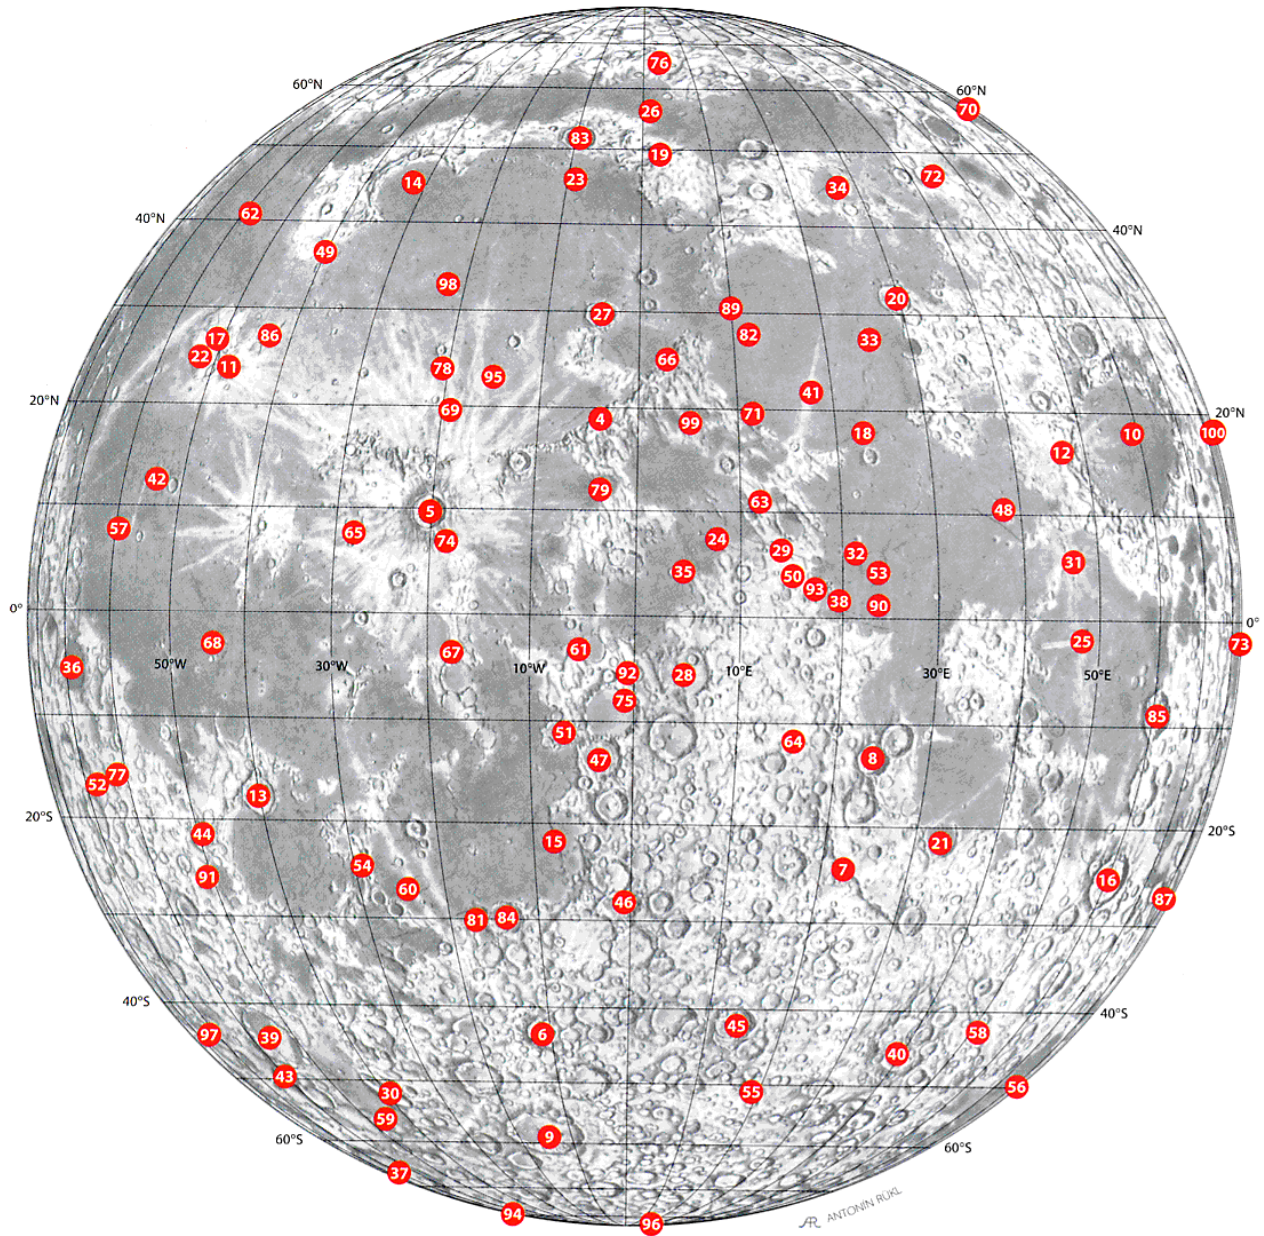

# Lunar 100 Map

The 100 features on this map are explained in detail in Lunar\_100\_sheets.pdf, available on [www.spacegazer.com/library.asp](http://www.spacegazer.com/library.asp) in the "Astronomy Projects" folder